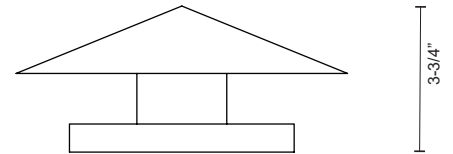

7-1/4"

Metal Finish
BK - Black
BN - Brushed Nickel
WH - White